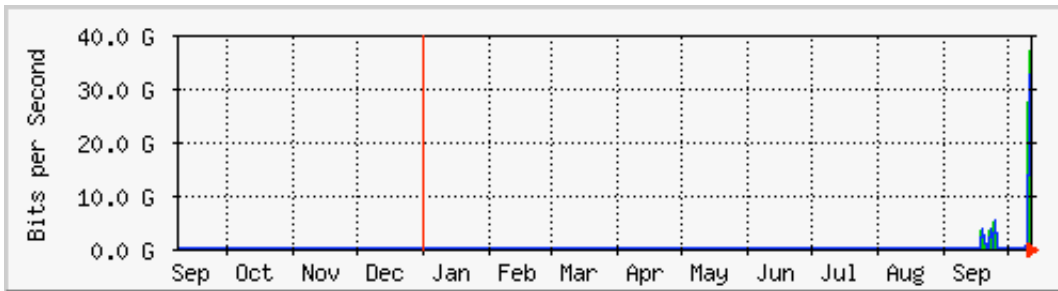

`Yearly' Graph (1 Day Average)

Max **In**:37.4 Gb/s (93.9%) Average **In**:3325.0 Mb/s (8.4%) Current **In**:37.4 Gb/s (93.9%)
Max **Out**:37.4 Gb/s (93.9%) Average **Out**:3325.9 Mb/s (8.4%) Current **Out**:37.4 Gb/s (93.9%)

GREEN ### Incoming Traffic in Bits per Second
BLUE ### Outgoing Traffic in Bits per Second

MRTG MULTI ROUTER TRAFFIC GRAPHER
2.10.5 [Tobias Oetiker <tobias.oetiker@ee.ethz.ch>](mailto:tobias.oetiker@ee.ethz.ch)
and [Dave Rand <dave.rand@bungie.com>](mailto:dave.rand@bungie.com)