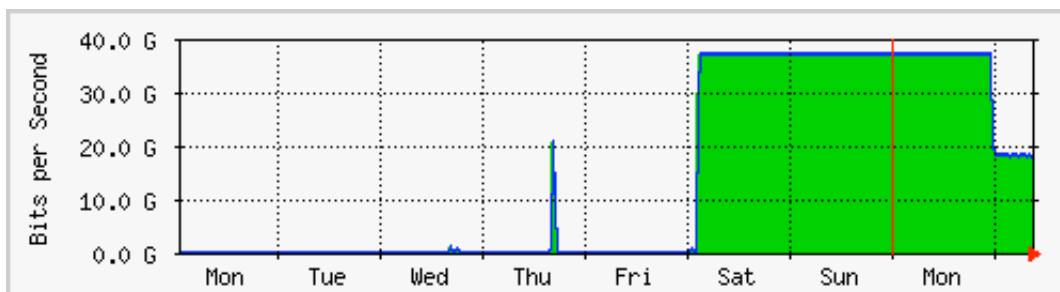

'Weekly' Graph (30 Minute Average)

Max **In**:37.4 Gb/s (94.0%) Average **In**:13.9 Gb/s (34.9%) Current **In**:18.3 Gb/s (46.0%)
Max **Out**:37.4 Gb/s (94.0%) Average **Out**:13.9 Gb/s (34.9%) Current **Out**:18.3 Gb/s (46.0%)

'Monthly' Graph (2 Hour Average)