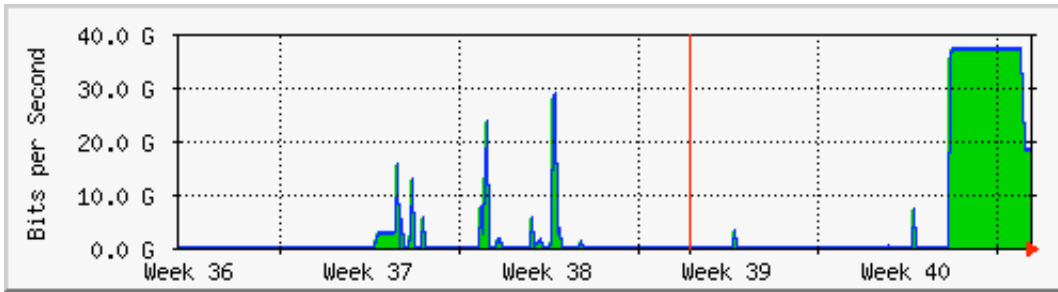

## 'Daily' Graph (5 Minute Average)

Max **In**:37.5 Gb/s (94.3%) Average **In**:31.5 Gb/s (79.2%) Current **In**:18.7 Gb/s (47.0%)  
 Max **Out**:37.6 Gb/s (94.4%) Average **Out**:31.5 Gb/s (79.2%) Current **Out**:18.7 Gb/s (47.0%)

## 'Weekly' Graph (30 Minute Average)

Max **In**:37.4 Gb/s (94.0%) Average **In**:13.9 Gb/s (34.9%) Current **In**:18.3 Gb/s (46.0%)  
 Max **Out**:37.4 Gb/s (94.0%) Average **Out**:13.9 Gb/s (34.9%) Current **Out**:18.3 Gb/s (46.0%)

## 'Monthly' Graph (2 Hour Average)

Max **In**:37.4 Gb/s (93.9%) Average **In**:5149.8 Mb/s (12.9%) Current **In**:18.5 Gb/s (46.5%)  
 Max **Out**:37.4 Gb/s (93.9%) Average **Out**:5150.7 Mb/s (12.9%) Current **Out**:18.5 Gb/s (46.5%)