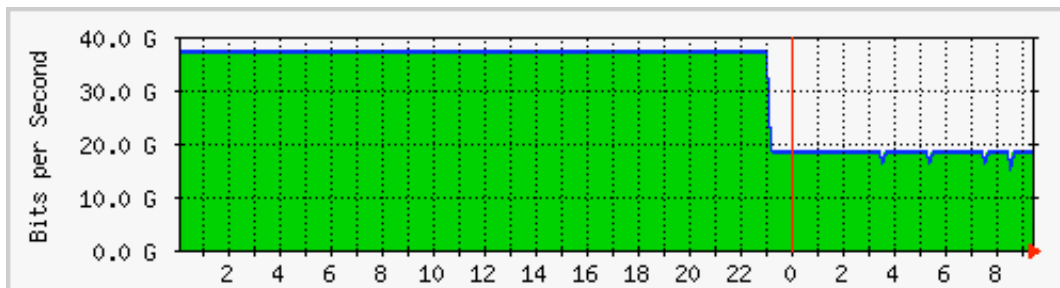

# Traffic Analysis for so-0/1/0 Fujitsu OC-768c DWDM

System: MAX-lab-t1600 in  
 Maintainer:  
 Description: so-0/1/0 Fujitsu OC-768c DWDM  
 ifType: sonet (39)  
 ifName: so-0/1/0  
 Max Speed: 39.8 Gbits/s

The statistics were last updated **Tuesday, 14 October 2008 at 9:27**,  
 at which time 're0-lab-t1600' had been up for **26 days, 1:09:20**.

## 'Daily' Graph (5 Minute Average)

Max **In**:37.5 Gb/s (94.3%) Average **In**:31.5 Gb/s (79.2%) Current **In**:18.7 Gb/s (47.0%)  
 Max **Out**:37.6 Gb/s (94.4%) Average **Out**:31.5 Gb/s (79.2%) Current **Out**:18.7 Gb/s (47.0%)