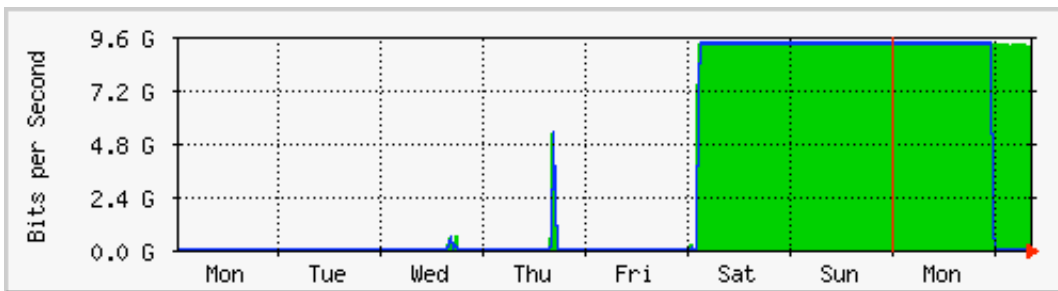

Traffic Analysis for xe-0/0/0 Ch 53/25

System: MAX-lab-t1600 in
 Maintainer:
 Description: xe-0/0/0 to NASA/GSFC via Ch 53/25
 ifType: ethernetCsmacd (6)
 ifName: xe-0/0/0
 Max Speed: 10.0 Gbits/s

The statistics were last updated **Tuesday, 14 October 2008 at 9:27**,
 at which time 're0-lab-t1600' had been up for **26 days, 1:09:20**.

'Daily' Graph (5 Minute Average)

Max **In**:9390.3 Mb/s (93.9%) Average **In**:9324.4 Mb/s (93.2%) Current **In**:9336.9 Mb/s (93.4%)
 Max **Out**:9390.8 Mb/s (93.9%) Average **Out**:6439.7 Mb/s (64.4%) Current **Out**:4800.0 b/s (0.0%)

'Weekly' Graph (30 Minute Average)

Max **In**:9354.1 Mb/s (93.5%) Average **In**:3685.7 Mb/s (36.9%) Current **In**:9087.5 Mb/s (90.9%)
 Max **Out**:9354.5 Mb/s (93.5%) Average **Out**:3244.4 Mb/s (32.4%) Current **Out**:4648.0 b/s (0.0%)