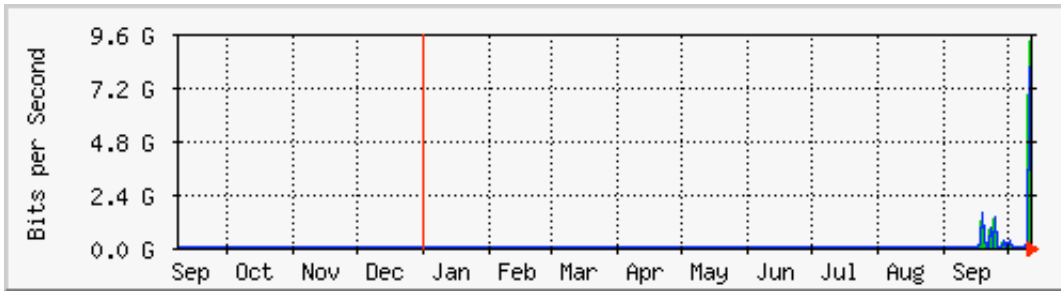

`Yearly' Graph (1 Day Average)

Max **In**:9341.2 Mb/s (93.4%) Average **In**:890.5 Mb/s (8.9%) Current **In**:9341.2 Mb/s (93.4%)
Max **Out**:9341.7 Mb/s (93.4%) Average **Out**:901.1 Mb/s (9.0%) Current **Out**:9341.7 Mb/s (93.4%)

GREEN ### Incoming Traffic in Bits per Second
BLUE ### Outgoing Traffic in Bits per Second

MRTG MULTI ROUTER TRAFFIC GRAPHER
2.10.5 [Tobias Oetiker <tobias.oetiker@ee.ethz.ch>](mailto:tobias.oetiker@ee.ethz.ch)
and [Dave Rand <dave.rand@bungie.com>](mailto:dave.rand@bungie.com)