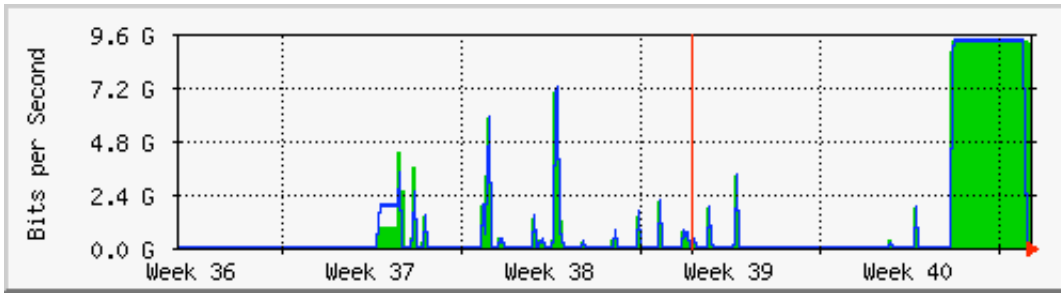

Traffic Analysis for xe-0/0/0 Ch 53/25

System: MAX-lab-t1600 in
 Maintainer:
 Description: xe-0/0/0 to NASA/GSFC via Ch 53/25
 ifType: ethernetCsmacd (6)
 ifName: xe-0/0/0
 Max Speed: 10.0 Gbits/s

The statistics were last updated **Tuesday, 14 October 2008 at 9:27**,
 at which time 're0-lab-t1600' had been up for **26 days, 1:09:20**.

'Daily' Graph (5 Minute Average)

Max **In**:9390.3 Mb/s (93.9%) Average **In**:9324.4 Mb/s (93.2%) Current **In**:9336.9 Mb/s (93.4%)
 Max **Out**:9390.8 Mb/s (93.9%) Average **Out**:6439.7 Mb/s (64.4%) Current **Out**:4800.0 b/s (0.0%)

'Weekly' Graph (30 Minute Average)

Max **In**:9354.1 Mb/s (93.5%) Average **In**:3685.7 Mb/s (36.9%) Current **In**:9087.5 Mb/s (90.9%)
 Max **Out**:9354.5 Mb/s (93.5%) Average **Out**:3244.4 Mb/s (32.4%) Current **Out**:4648.0 b/s (0.0%)

'Monthly' Graph (2 Hour Average)

Max **In**:9343.2 Mb/s (93.4%) Average **In**:1387.0 Mb/s (13.9%) Current **In**:9309.8 Mb/s (93.1%)
 Max **Out**:9343.4 Mb/s (93.4%) Average **Out**:1292.3 Mb/s (12.9%) Current **Out**:4744.0 b/s (0.0%)