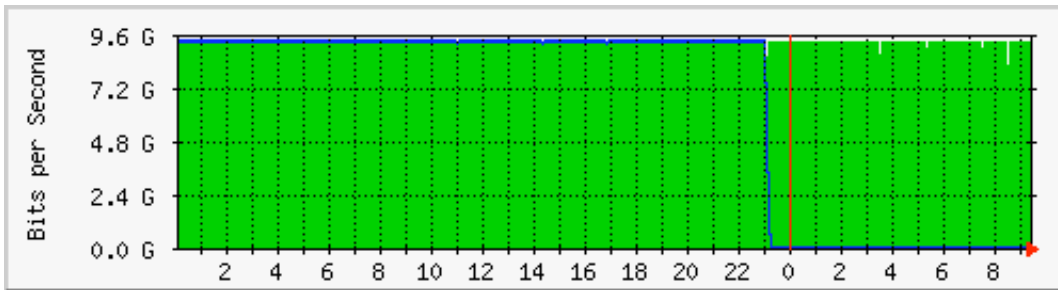

Traffic Analysis for xe-0/0/0 Ch 53/25

System: MAX-lab-t1600 in
 Maintainer:
 Description: xe-0/0/0 to NASA/GSFC via Ch 53/25
 ifType: ethernetCsmacd (6)
 ifName: xe-0/0/0
 Max Speed: 10.0 Gbits/s

The statistics were last updated **Tuesday, 14 October 2008 at 9:27**,
 at which time 're0-lab-t1600' had been up for **26 days, 1:09:20**.

'Daily' Graph (5 Minute Average)

Max **In**:9390.3 Mb/s (93.9%) Average **In**:9324.4 Mb/s (93.2%) Current **In**:9336.9 Mb/s (93.4%)
 Max **Out**:9390.8 Mb/s (93.9%) Average **Out**:6439.7 Mb/s (64.4%) Current **Out**:4800.0 b/s (0.0%)

'Weekly' Graph (30 Minute Average)

Max **In**:9354.1 Mb/s (93.5%) Average **In**:3685.7 Mb/s (36.9%) Current **In**:9087.5 Mb/s (90.9%)
 Max **Out**:9354.5 Mb/s (93.5%) Average **Out**:3244.4 Mb/s (32.4%) Current **Out**:4648.0 b/s (0.0%)